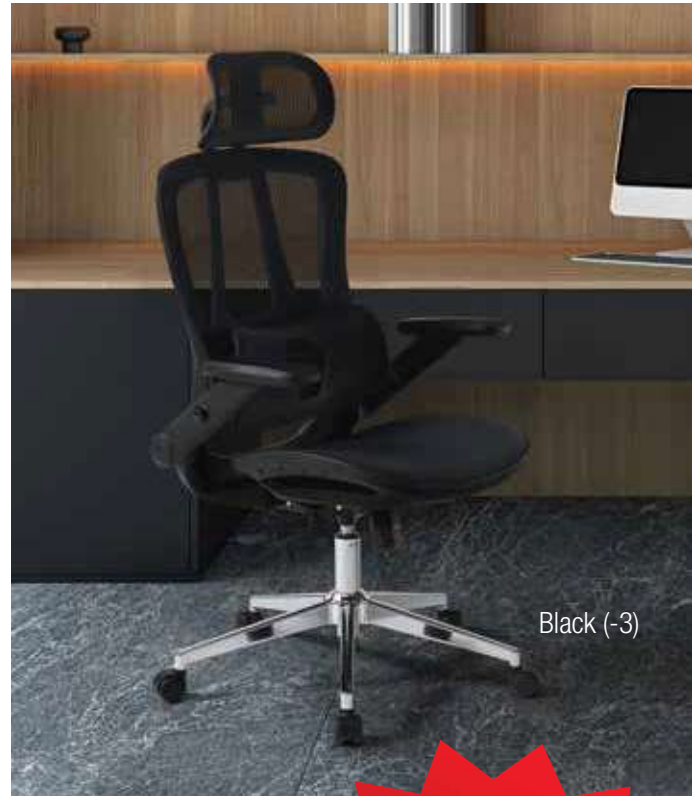

work smart

West Coast

SUPER BUYS | JULY

F.O.B. Ontario or Fontana, CA | Freight Collect 800.950.7262
Fax 909.930.5349 | Prices valid until 07.31.2026

NEW ARRIVALS

BLACK MATRIX

Black (-3)

CURRENT LIST ~~$349.99~~
SUPERBUY LIST
$249.99

300lb.
weight limit

EMH60949C-3

- Black Matrix mesh seat and back for breathable comfort
- One-touch pneumatic seat height adjustment
- Locking tilt control with adjustable tilt tension
- PU-padded adjustable 4D flip arms (height, width, depth & pivot)
- Depth and height adjustable lumbar support
- Heavy-duty chrome base with dual-wheel carpet casters

CURRENT LIST ~~$399.99~~
SUPERBUY LIST
$299.99

EMH6950CHR-3

- Breathable Black Matrix mesh seat and back
- Adjustable headrest for customized neck and head support
- One-touch pneumatic seat height adjustment for effortless positioning
- Locking tilt control with adjustable tilt tension for balanced recline
- PU-padded adjustable 4D flip arms for personalized ergonomic comfort
- Self-adjusting lumbar support that conforms to the user's posture
- Polished chrome base with dual-wheel carpet casters for strength and contemporary appeal